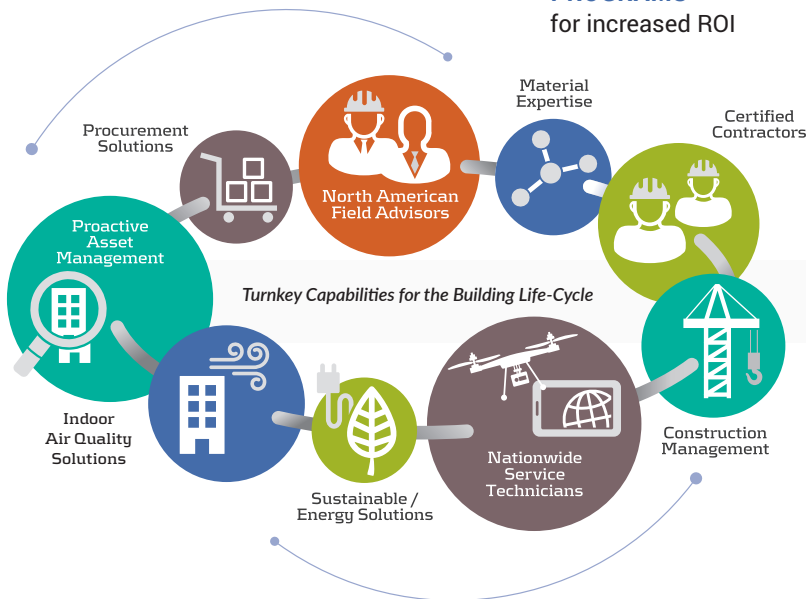

Roofing and Building Envelope Products and Services

Weatherproofing Technologies, Inc. (WTI) offers turnkey roof maintenance, roof repair, roof management and general contracting services for the entire building envelope. WTI is the affiliated construction services company of industry leader Tremco Roofing and Building Maintenance, a manufacturer of roofing materials since 1928.

WTI and Tremco Roofing are part of Tremco Construction Products Group, the industry's only provider of comprehensive systems and services for all six sides of the building enclosure. This collective expertise means you benefit from the breadth and depth of building envelope solutions for every environment, and the technical know-how to solve your most challenging building envelope issues.

- ✓ **COMPREHENSIVE ROOFING AND BUILDING ENVELOPE SERVICES:** restoration, repair, maintenance, roof and component replacement
- ✓ **AIR LEAKAGE ASSESSMENTS** to improve comfort and save energy
- ✓ **ROOF MANAGEMENT PROGRAMS** for increased ROI
- ✓ **NATIONAL COOPERATIVE CONTRACTOR NETWORK** to compliantly procure solutions through a network of highly qualified, local, best-in-class pre-qualified contractors
- ✓ **ADVANCED DIAGNOSTICS** for early intervention before small problems escalate
- ✓ **ENVIRONMENTAL AND HVAC TESTING** to improve indoor air quality